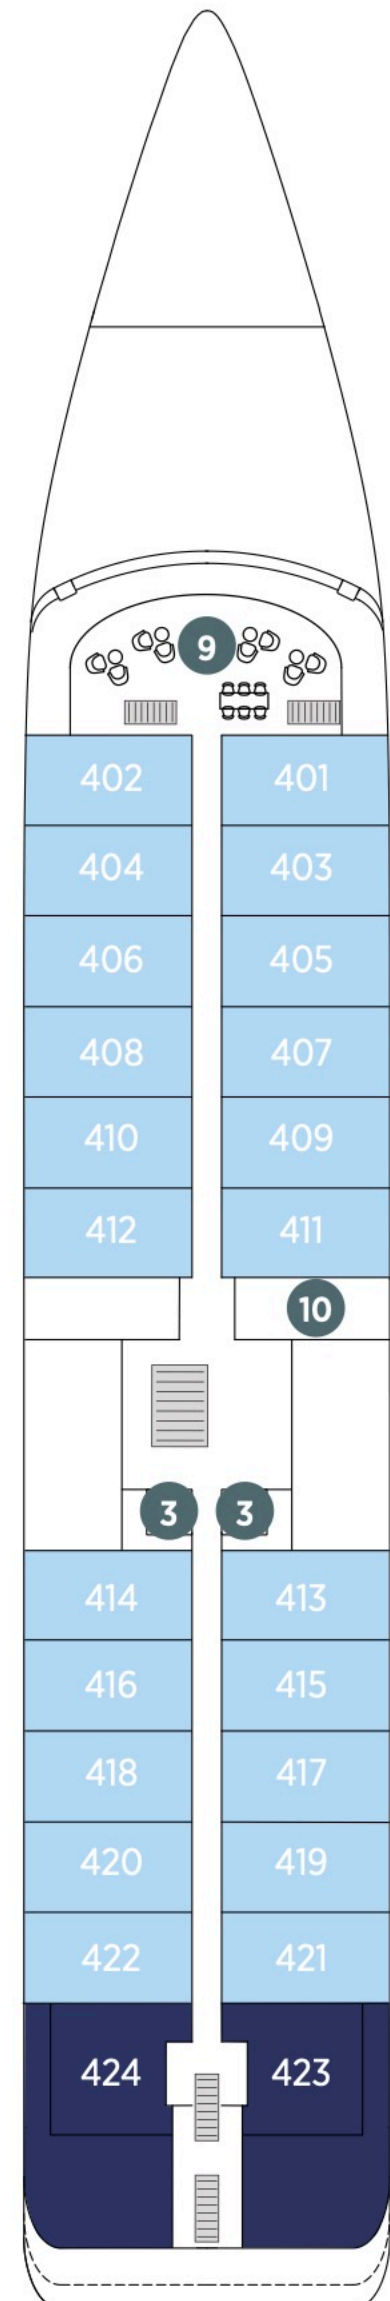

# Emerald Azzurra deck plans

- DECK 7 SKY DECK
- DECK 6 POOL DECK
- DECK 5 PANORAMA DECK
- DECK 4 OBSERVATION DECK
- DECK 3 EMERALD DECK
- DECK 2 WELLNESS DECK

**Deck 7  
Sky Deck**

**Deck 6  
Pool Deck**

**Deck 5  
Panorama Deck**

**Deck 4  
Observation Deck**

Sky Deck

**Deck 3  
Emerald Deck**

**Deck 2  
Wellness Deck**

Pool area

## Emerald Azzurra

- Built: 2021
- Length: 360.9ft (110m)
- Guests: 100
- Cabins: 50
- Crew Members: 64

- |                         |                           |
|-------------------------|---------------------------|
| 1 Spa Pool              | 13 Shop                   |
| 2 Sky Bar               | 14 Reflections Restaurant |
| 3 Lifts                 | 15 The Terrace            |
| 4 Pool Café             | 16 Medical Centre         |
| 5 Pool Lounge Area      | 17 Gym                    |
| 6 Pool                  | 18 Sauna                  |
| 7 Navigation Bridge     | 19 Spa                    |
| 8 Life Boats            | 20 Hairdressers           |
| 9 Observation Lounge    | 21 Tender Boats           |
| 10 Guest Laundry        | 22 Zodiac                 |
| 11 Horizon Bar & Lounge | 23 Garage                 |
| 12 Reception            | 24 Marina Platform        |