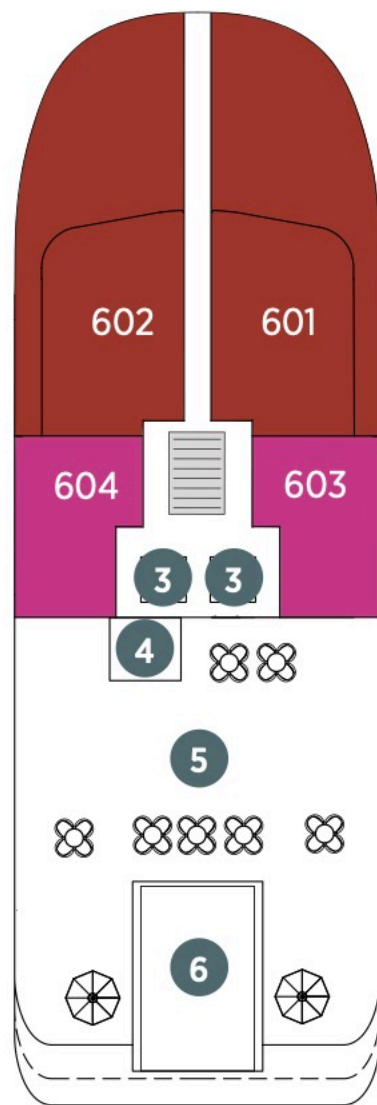

# Emerald Azzurra deck plans

- DECK 7 SKY DECK
- DECK 6 POOL DECK
- DECK 5 PANORAMA DECK
- DECK 4 OBSERVATION DECK
- DECK 3 EMERALD DECK
- DECK 2 WELLNESS DECK

**Deck 7  
Sky Deck**

**Deck 6  
Pool Deck**

**Deck 5  
Panorama Deck**

**Deck 4  
Observation Deck**

Sky Deck

**Deck 3  
Emerald Deck**

**Deck 2  
Wellness Deck**

Pool area

## Emerald Azzurra

- Built: 2021
- Length: 360.9ft (110m)
- Guests: 100
- Cabins: 50
- Crew Members: 64

- |                         |                           |
|-------------------------|---------------------------|
| 1 Spa Pool              | 13 Shop                   |
| 2 Sky Bar               | 14 Reflections Restaurant |
| 3 Lifts                 | 15 The Terrace            |
| 4 Pool Café             | 16 Medical Centre         |
| 5 Pool Lounge Area      | 17 Gym                    |
| 6 Pool                  | 18 Sauna                  |
| 7 Navigation Bridge     | 19 Spa                    |
| 8 Life Boats            | 20 Hairdressers           |
| 9 Observation Lounge    | 21 Tender Boats           |
| 10 Guest Laundry        | 22 Zodiac                 |
| 11 Horizon Bar & Lounge | 23 Garage                 |
| 12 Reception            | 24 Marina Platform        |