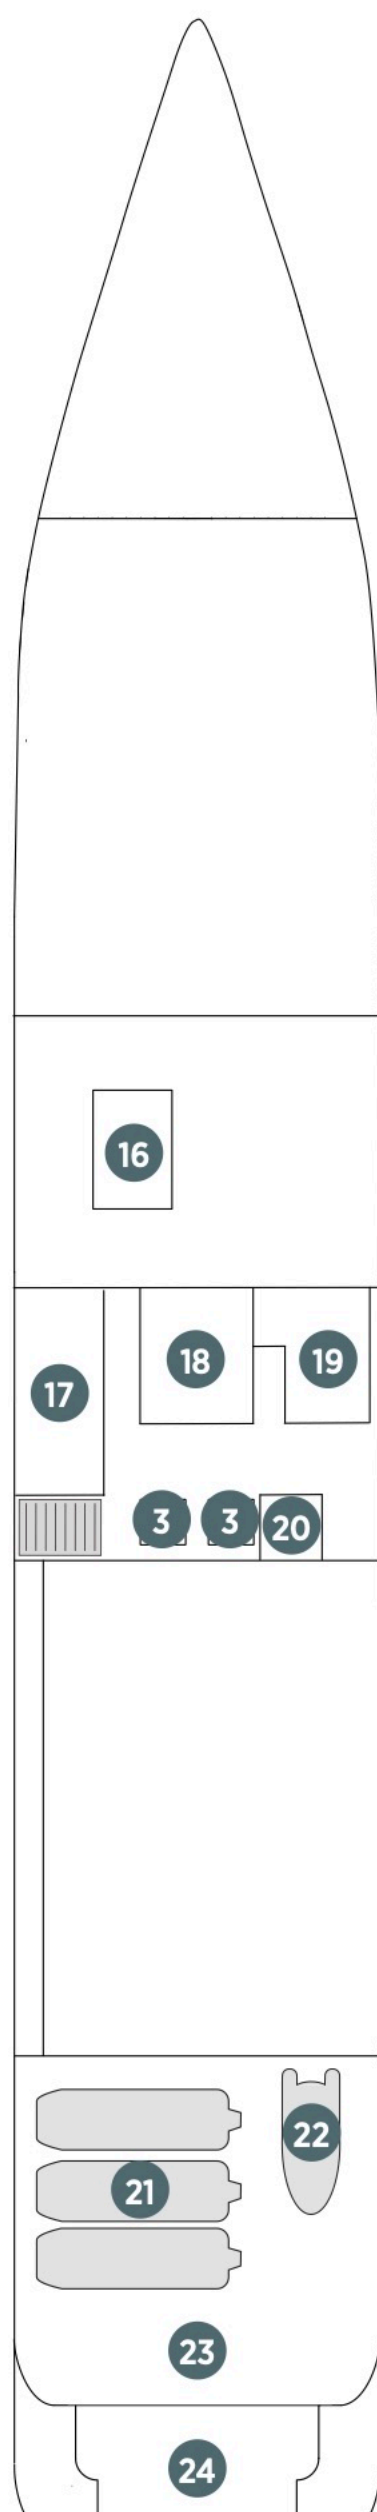

# Emerald Azzurra deck plans

- DECK 7 SKY DECK
- DECK 6 POOL DECK
- DECK 5 PANORAMA DECK
- DECK 4 OBSERVATION DECK
- DECK 3 EMERALD DECK
- DECK 2 WELLNESS DECK

**Deck 7  
Sky Deck**

**Deck 6  
Pool Deck**

**Deck 5  
Panorama Deck**

**Deck 4  
Observation Deck**

Sky Deck

**Deck 3  
Emerald Deck**

**Deck 2  
Wellness Deck**

Pool area

## Emerald Azzurra

- Built: 2021
- Length: 360.9ft (110m)
- Guests: 100
- Cabins: 50
- Crew Members: 64

- |                         |                           |
|-------------------------|---------------------------|
| 1 Spa Pool              | 13 Shop                   |
| 2 Sky Bar               | 14 Reflections Restaurant |
| 3 Lifts                 | 15 The Terrace            |
| 4 Pool Café             | 16 Medical Centre         |
| 5 Pool Lounge Area      | 17 Gym                    |
| 6 Pool                  | 18 Sauna                  |
| 7 Navigation Bridge     | 19 Spa                    |
| 8 Life Boats            | 20 Hairdressers           |
| 9 Observation Lounge    | 21 Tender Boats           |
| 10 Guest Laundry        | 22 Zodiac                 |
| 11 Horizon Bar & Lounge | 23 Garage                 |
| 12 Reception            | 24 Marina Platform        |