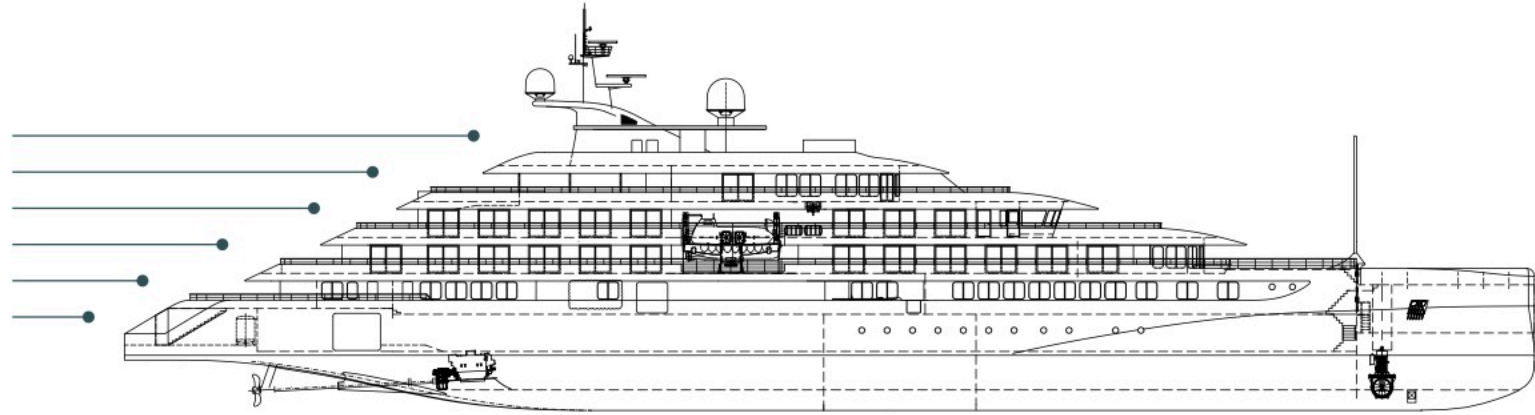

# Emerald Azzurra deck plans

- DECK 7 SKY DECK
- DECK 6 POOL DECK
- DECK 5 PANORAMA DECK
- DECK 4 OBSERVATION DECK
- DECK 3 EMERALD DECK
- DECK 2 WELLNESS DECK

**Deck 7  
Sky Deck**

**Deck 6  
Pool Deck**

**Deck 5  
Panorama Deck**

**Deck 4  
Observation Deck**

Sky Deck

**Deck 3  
Emerald Deck**

**Deck 2  
Wellness Deck**

Pool area

## Emerald Azzurra

- Built: 2021
- Length: 360.9ft (110m)
- Guests: 100
- Cabins: 50
- Crew Members: 64

- |                         |                           |
|-------------------------|---------------------------|
| 1 Spa Pool              | 13 Shop                   |
| 2 Sky Bar               | 14 Reflections Restaurant |
| 3 Lifts                 | 15 The Terrace            |
| 4 Pool Café             | 16 Medical Centre         |
| 5 Pool Lounge Area      | 17 Gym                    |
| 6 Pool                  | 18 Sauna                  |
| 7 Navigation Bridge     | 19 Spa                    |
| 8 Life Boats            | 20 Hairdressers           |
| 9 Observation Lounge    | 21 Tender Boats           |
| 10 Guest Laundry        | 22 Zodiac                 |
| 11 Horizon Bar & Lounge | 23 Garage                 |
| 12 Reception            | 24 Marina Platform        |

**Important Information:** Deck plans are an indication only and are subject to variation. Cabin sizes include terrace areas.