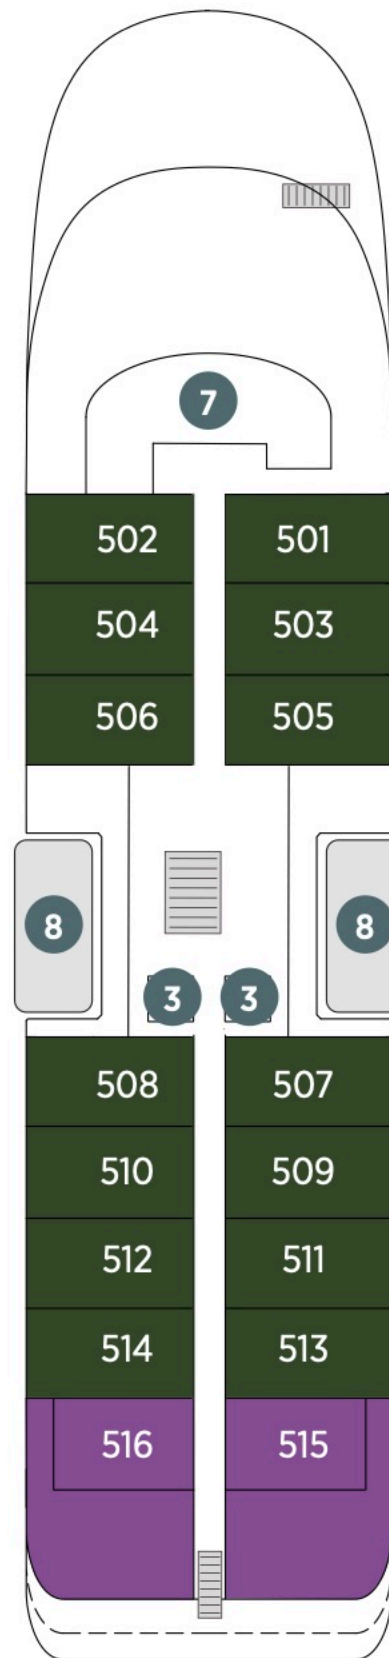

**Deck 5  
Panorama Deck**

**Deck 4  
Observation Deck**

Sky Deck

**Deck 3  
Emerald Deck**

**Deck 2  
Wellness Deck**

Pool area

## Emerald Azzurra

- Built: 2021
- Length: 360.9ft (110m)
- Guests: 100
- Cabins: 50
- Crew Members: 64

- |                         |                           |
|-------------------------|---------------------------|
| 1 Spa Pool              | 13 Shop                   |
| 2 Sky Bar               | 14 Reflections Restaurant |
| 3 Lifts                 | 15 The Terrace            |
| 4 Pool Café             | 16 Medical Centre         |
| 5 Pool Lounge Area      | 17 Gym                    |
| 6 Pool                  | 18 Sauna                  |
| 7 Navigation Bridge     | 19 Spa                    |
| 8 Life Boats            | 20 Hairdressers           |
| 9 Observation Lounge    | 21 Tender Boats           |
| 10 Guest Laundry        | 22 Zodiac                 |
| 11 Horizon Bar & Lounge | 23 Garage                 |
| 12 Reception            | 24 Marina Platform        |

## Cabin Categories

| Pool Deck        |                          | Size (m²)         |
|------------------|--------------------------|-------------------|
| SA               | Owner's Suite            | 108.8m² - 110.8m² |
| S                | Deluxe Balcony Stateroom | 35.5m² - 37.5m²   |
| Panorama Deck    |                          | Size (m²)         |
| T                | Terrace Suite            | 60.2m² - 62.2m²   |
| A                | Balcony Stateroom        | 26.5m² - 28.5m²   |
| Observation Deck |                          | Size (m²)         |
| Y                | Yacht Suite              | 65m² - 67m²       |
| B                | Balcony Stateroom        | 26.5m² - 28.5m²   |
| Emerald Deck     |                          | Size (m²)         |
| D                | Oceanview Stateroom      | 17m² - 19.5m²     |