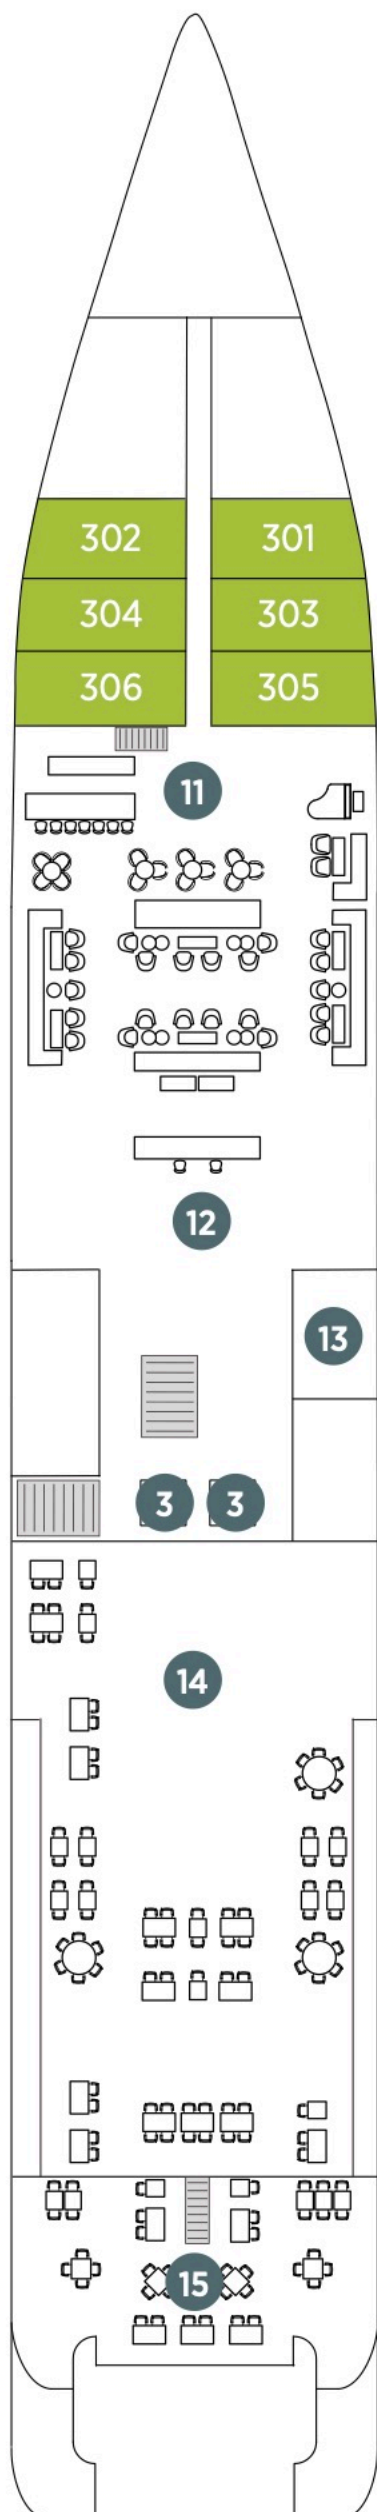

# Emerald Azzurra deck plans

- DECK 7 SKY DECK
- DECK 6 POOL DECK
- DECK 5 PANORAMA DECK
- DECK 4 OBSERVATION DECK
- DECK 3 EMERALD DECK
- DECK 2 WELLNESS DECK

**Deck 7  
Sky Deck**

**Deck 6  
Pool Deck**

**Deck 5  
Panorama Deck**

**Deck 4  
Observation Deck**

Sky Deck

**Deck 3  
Emerald Deck**

**Deck 2  
Wellness Deck**

Pool area

## Emerald Azzurra

- Built: 2021
- Length: 360.9ft (110m)
- Guests: 100
- Cabins: 50
- Crew Members: 64

- |                         |                           |
|-------------------------|---------------------------|
| 1 Spa Pool              | 13 Shop                   |
| 2 Sky Bar               | 14 Reflections Restaurant |
| 3 Lifts                 | 15 The Terrace            |
| 4 Pool Café             | 16 Medical Centre         |
| 5 Pool Lounge Area      | 17 Gym                    |
| 6 Pool                  | 18 Sauna                  |
| 7 Navigation Bridge     | 19 Spa                    |
| 8 Life Boats            | 20 Hairdressers           |
| 9 Observation Lounge    | 21 Tender Boats           |
| 10 Guest Laundry        | 22 Zodiac                 |
| 11 Horizon Bar & Lounge | 23 Garage                 |
| 12 Reception            | 24 Marina Platform        |