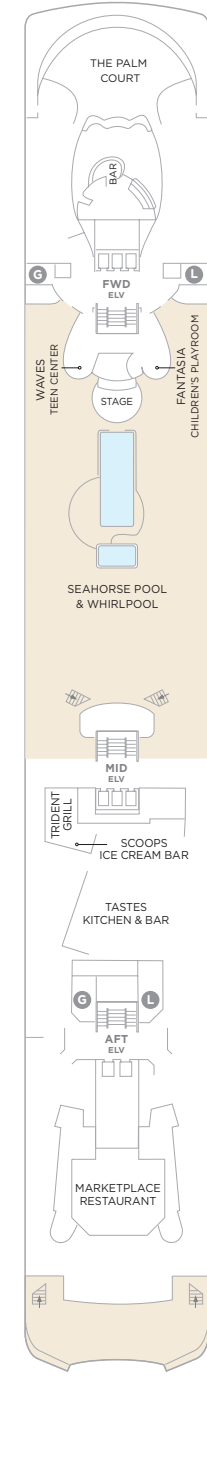

CRYSTAL SYMPHONY

DECK 5

- SUITES & GUEST ROOMS 5001 - 5023
- Redesigned in 2023
- CONCIERGE
- CRYSTAL COVE
- CRYSTAL PLAZA
- RECEPTION
- FUTURE SALES CONSULTANT
- MEDICAL CENTER
- SHORE EXCURSIONS
- WATERSIDE RESTAURANT

DECK 6

- APROPOS
- ATRIUM
- AVENUE SALOON
- BRIDGE LOUNGE
- CRYSTAL COLLECTION
- CRYSTAL IMAGES
- COMPUTER UNIVERSITY@SEA
- CONNOISSEUR CLUB
- FACETS
- GALAXY LOUNGE
- HOLLYWOOD THEATRE
- LIBRARY
- JADE NIGHT CLUB
- OSTERIA D'OVIDIO
- STARLITE CLUB
- THE BISTRO
- THE STUDIO
- UMI UMA & SUSHI BAR BY NOBU MATSUHISA
- THE VINTAGE ROOM

DECK 7

- SUITES & GUEST ROOMS 7001 - 7083
- Redesigned in 2023
- SHUFFLEBOARD

DECK 8

- SUITES & GUEST ROOMS 8001 - 8087
- Redesigned in 2023
- LAUNDERETTE
- TABLE TENNIS

DECK 11

SUITES & GUEST ROOMS

- CRYSTAL PENTHOUSE SUITE
- JUNIOR CRYSTAL PENTHOUSE SUITE
- SAPPHIRE VERANDA SUITE
- SAPPHIRE OCEAN VIEW SUITE
- AQUAMARINE VERANDA SUITE
- DOUBLE GUEST ROOM WITH VERANDA
- DOUBLE GUEST ROOM, OCEAN VIEW
- SINGLE GUEST ROOM, OCEAN VIEW

- ACCESSIBLE SUITES
- CONNECTING SUITES

SUITES & GUEST ROOMS BEYOND THE FORWARD ELEVATORS ARE SUBJECT TO ALTERNATIVE PRICING.

DECK 9

- SUITES & GUEST ROOMS 9001 - 9019 AND 9060 - 9077
- Redesigned in 2023
- GUEST ROOMS 9020 - 9059
- Redesigned in 2017 and 2023
- LAUNDERETTE

DECK 10

- SUITES 1001 - 1065
- Classic
- LAUNDERETTE

DECK 11

- MARKETPLACE RESTAURANT
- PALM COURT
- SCOOPS ICE CREAM BAR
- SEAHORSE POOL
- TASTES KITCHEN & BAR
- TRIDENT GRILL
- WAVES TEEN CENTER
- FANTASIA CHILDREN'S PLAYROOM

DECK 12

- FITNESS CENTER
- AURORA SPA
- GOLF DRIVING NETS
- GOLF PUTTING GREEN
- FORWARD OBSERVATION DECK
- WIMBLEDON COURT PADDLE TENNIS & PICKLE BALL