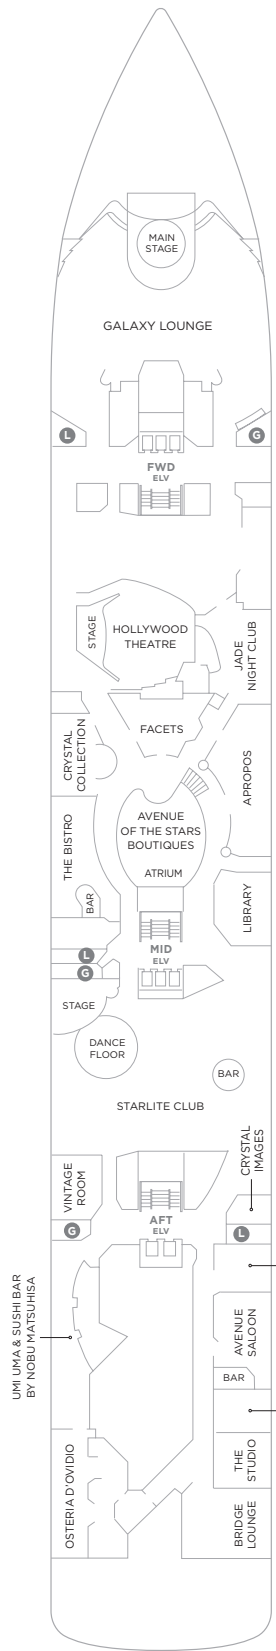

CRYSTAL SYMPHONY

DECK 5

- SUITES & GUEST ROOMS 5001 - 5023
- Redesigned in 2023
- CONCIERGE
- CRYSTAL COVE
- CRYSTAL PLAZA
- RECEPTION
- FUTURE SALES CONSULTANT
- MEDICAL CENTER
- SHORE EXCURSIONS
- WATERSIDE RESTAURANT

DECK 6

- APROPOS
- ATRIUM
- AVENUE SALOON
- BRIDGE LOUNGE
- CRYSTAL COLLECTION
- CRYSTAL IMAGES
- COMPUTER UNIVERSITY@SEA
- CONNOISSEUR CLUB
- FACETS
- GALAXY LOUNGE
- HOLLYWOOD THEATRE
- LIBRARY
- JADE NIGHT CLUB
- OSTERIA D'OVIDIO
- STARLITE CLUB
- THE BISTRO
- THE STUDIO
- UMI UMA & SUSHI BAR BY NOBU MATSUHISA
- THE VINTAGE ROOM

DECK 7

- SUITES & GUEST ROOMS 7001 - 7083
- Redesigned in 2023
- SHUFFLEBOARD

DECK 8

- SUITES & GUEST ROOMS 8001 - 8087
- Redesigned in 2023
- LAUNDERETTE
- TABLE TENNIS

DECK 5

DECK 6

DECK 7

DECK 8

- ACCESSIBLE SUITES
- CONNECTING SUITES

SUITES & GUEST ROOMS BEYOND THE FORWARD ELEVATORS ARE SUBJECT TO ALTERNATIVE PRICING.

DECK 9

- SUITES & GUEST ROOMS 9001 - 9019 AND 9060 - 9077
- Redesigned in 2023
- GUEST ROOMS 9020 - 9059
- Redesigned in 2017 and 2023
- LAUNDERETTE