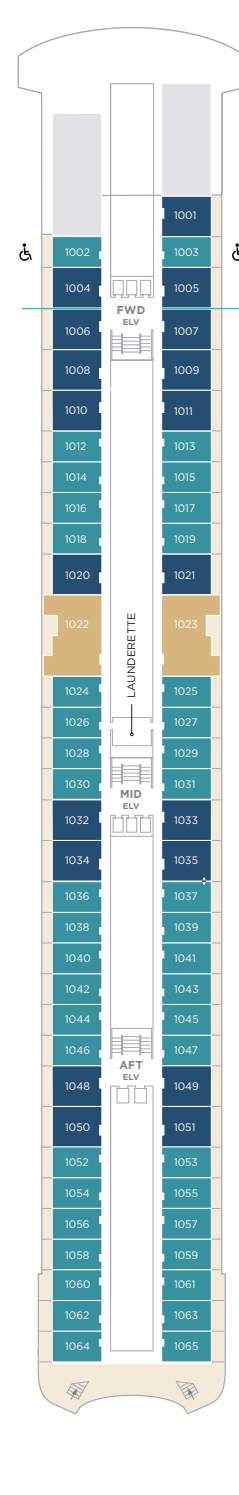

CRYSTAL SYMPHONY

DECK 5

- SUITES & GUEST ROOMS 5001 - 5023
- Redesigned in 2023
- CONCIERGE
- CRYSTAL COVE
- CRYSTAL PLAZA
- RECEPTION
- FUTURE SALES CONSULTANT
- MEDICAL CENTER
- SHORE EXCURSIONS
- WATERSIDE RESTAURANT

DECK 6

- APROPOS
- ATRIUM
- AVENUE SALOON
- BRIDGE LOUNGE
- CRYSTAL COLLECTION
- CRYSTAL IMAGES
- COMPUTER UNIVERSITY@SEA
- CONNOISSEUR CLUB
- FACETS
- GALAXY LOUNGE
- HOLLYWOOD THEATRE
- LIBRARY
- JADE NIGHT CLUB
- OSTERIA D'OVIDIO
- STARLITE CLUB
- THE BISTRO
- THE STUDIO
- UMI UMA & SUSHI BAR BY NOBU MATSUHISA
- THE VINTAGE ROOM

DECK 7

- SUITES & GUEST ROOMS 7001 - 7083
- Redesigned in 2023
- SHUFFLEBOARD

DECK 8

- SUITES & GUEST ROOMS 8001 - 8087
- Redesigned in 2023
- LAUNDERETTE
- TABLE TENNIS

DECK 10

SUITES & GUEST ROOMS

- CRYSTAL PENTHOUSE SUITE
- JUNIOR CRYSTAL PENTHOUSE SUITE
- SAPPHIRE VERANDA SUITE
- SAPPHIRE OCEAN VIEW SUITE
- AQUAMARINE VERANDA SUITE
- DOUBLE GUEST ROOM WITH VERANDA
- DOUBLE GUEST ROOM, OCEAN VIEW
- SINGLE GUEST ROOM, OCEAN VIEW

- ACCESSIBLE SUITES
- CONNECTING SUITES

SUITES & GUEST ROOMS BEYOND THE FORWARD ELEVATORS ARE SUBJECT TO ALTERNATIVE PRICING.

DECK 9

- SUITES & GUEST ROOMS 9001 - 9019 AND 9060 - 9077
- Redesigned in 2023
- GUEST ROOMS 9020 - 9059
- Redesigned in 2017 and 2023
- LAUNDERETTE

DECK 10

- SUITES 1001 - 1065
- Classic
- LAUNDERETTE

DECK 11

- MARKETPLACE RESTAURANT
- PALM COURT
- SCOOPS ICE CREAM BAR
- SEAHORSE POOL
- TASTES KITCHEN & BAR
- TRIDENT GRILL
- WAVES TEEN CENTER
- FANTASIA CHILDREN'S PLAYROOM

DECK 12

- FITNESS CENTER
- AURORA SPA
- GOLF DRIVING NETS
- GOLF PUTTING GREEN
- FORWARD OBSERVATION DECK
- WIMBLEDON COURT PADDLE TENNIS & PICKLE BALL