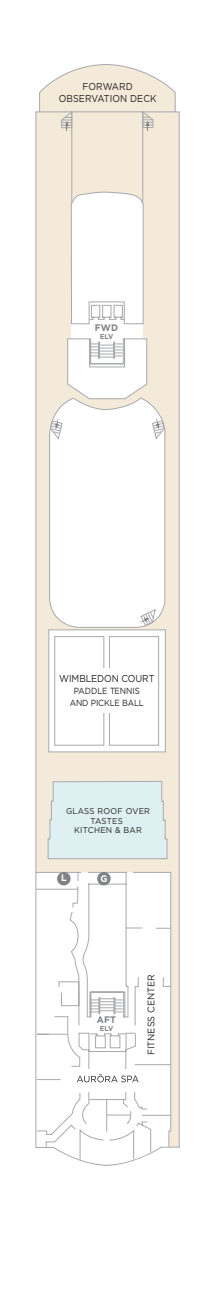

DECK 13

SUITES & GUEST ROOMS

- CRYSTAL PENTHOUSE SUITE
- JUNIOR CRYSTAL PENTHOUSE SUITE
- SAPPHIRE VERANDA SUITE
- AQUAMARINE VERANDA SUITE
- DOUBLE GUEST ROOM WITH VERANDA
- DOUBLE GUEST ROOM, OCEAN VIEW
- SINGLE GUEST ROOM, OCEAN VIEW

- ACCESSIBLE SUITES
- CONNECTING SUITES

SUITES & GUEST ROOMS BEYOND THE FORWARD ELEVATORS ARE SUBJECT TO ALTERNATIVE PRICING.

- DECK 10
- SUITES 10001 - 10125
- Redesigned in 2023, 2018, and Classic
- LAUNDERETTE

- DECK 11
- SUITES 11000 - 11062
- Redesigned in 2018, and Classic
- LAUNDERETTE

- DECK 12
- MARKETPLACE RESTAURANT
- PALM COURT
- SCOOPS ICE CREAM BAR
- SEAHORSE POOL & WHIRLPOOL
- SUNSET BAR
- TASTES KITCHEN & BAR
- TRIDENT GRILL
- WAVES TEEN CENTER
- FANTASIA CHILDREN'S PLAYROOM

- DECK 13
- FITNESS CENTER
- AURORA SPA
- FORWARD OBSERVATION DECK
- WIMBLEDON COURT PADDLE TENNIS AND PICKLE BALL

The following suites have a slightly limited view: 7060, 7061, 7062, 7063, 7064, 7065, 7066, 7067, 7068, 7069, 7070, 7071, 8032, 8033, 8034, 8035, 8036, 8037, 8038, 8039, 8066, 8067, 8068, 8069, 8070, 8071, 8072, 8073, 8074, 8075, 10007, 10008.

Suites with a limited view: 10001, 10002, 10005, 10006. ADA accessible Suites: 7078, 7079, 7080, 7081, 9001, 9002, 10064, 10065.