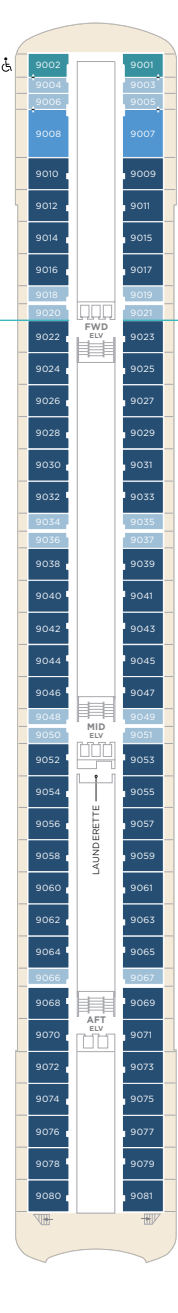

CRYSTAL SYMPHONY

DECK 5

- SUITES & GUEST ROOMS 5001 - 5023
- Redesigned in 2023
- CONCIERGE
- CRYSTAL COVE
- CRYSTAL PLAZA
- RECEPTION
- FUTURE SALES CONSULTANT
- MEDICAL CENTER
- SHORE EXCURSIONS
- WATERSIDE RESTAURANT

DECK 7

- SUITES & GUEST ROOMS 7001 - 7083
- Redesigned in 2023
- SHUFFLEBOARD

DECK 8

- SUITES & GUEST ROOMS 8001 - 8087
- Redesigned in 2023
- LAUNDERETTE
- TABLE TENNIS

DECK 5

DECK 6

DECK 7

DECK 8

- ACCESSIBLE SUITES
- CONNECTING SUITES

SUITES & GUEST ROOMS BEYOND THE FORWARD ELEVATORS ARE SUBJECT TO ALTERNATIVE PRICING.

DECK 9

- SUITES & GUEST ROOMS 9001 - 9019 AND 9060 - 9077
- Redesigned in 2023
- GUEST ROOMS 9020 - 9059
- Redesigned in 2017 and 2023
- LAUNDERETTE

DECK 8

- SUITES & GUEST ROOMS 8001 - 8079
- Redesigned in 2023
- LAUNDERETTE
- SHUFFLEBOARD

DECK 9

- SUITES & GUEST ROOMS 9001 - 9081
- Redesigned in 2023
- LAUNDERETTE

DECK 5

DECK 6

DECK 7

DECK 8