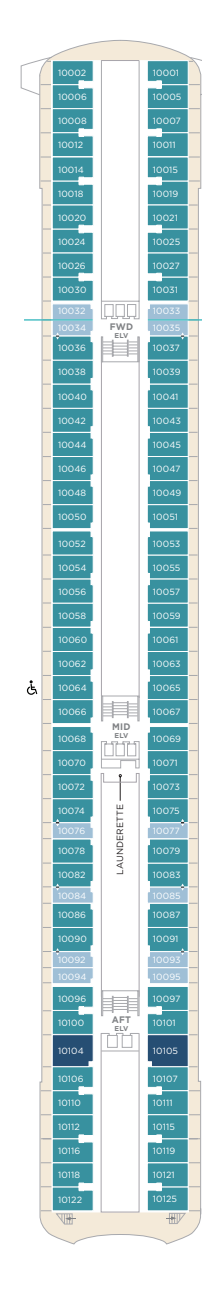

CRYSTAL SERENITY

DECK 5

- CONCIERGE
- CRYSTAL COVE
- CRYSTAL PLAZA
- RECEPTION
- FUTURE SALES CONSULTANT
- MEDICAL CENTER
- SHORE EXCURSIONS
- WATERSIDE RESTAURANT

DECK 6

- APROPOS
- ATRIUM
- AVENUE SALOON
- CRYSTAL COLLECTION
- CRYSTAL IMAGES
- CONNOISSEUR CLUB
- FACETS
- GALAXY LOUNGE
- GOLF DRIVING NETS & PUTTING GREEN
- HOLLYWOOD THEATRE
- PULSE NIGHT CLUB
- STARDUST CLUB
- TABLE TENNIS
- THE BISTRO

DECK 7

- GUEST ROOMS 7022 - 7081
- Redesigned in 2023
- UMI UMA BY NOBU MATSUHISA RESTAURANT AND SUSHI BAR
- BRIDGE LOUNGE
- THE VINTAGE ROOM
- LIBRARY
- OSTERIA D'OVIDIO
- COMPUTER UNIVERSITY@SEA
- THE STUDIO
- LAUNDERETTE

DECK 8

- SUITES & GUEST ROOMS 8001 - 8079
- Redesigned in 2023
- LAUNDERETTE
- SHUFFLEBOARD

DECK 9

- SUITES & GUEST ROOMS 9001 - 9081
- Redesigned in 2023
- LAUNDERETTE

DECK 10

SUITES & GUEST ROOMS

- CRYSTAL PENTHOUSE SUITE
- JUNIOR CRYSTAL PENTHOUSE SUITE
- SAPPHIRE VERANDA SUITE
- AQUAMARINE VERANDA SUITE
- DOUBLE GUEST ROOM WITH VERANDA
- DOUBLE GUEST ROOM, OCEAN VIEW
- SINGLE GUEST ROOM, OCEAN VIEW

- ACCESSIBLE SUITES
- CONNECTING SUITES

SUITES & GUEST ROOMS BEYOND THE FORWARD ELEVATORS ARE SUBJECT TO ALTERNATIVE PRICING.

- DECK 10
- SUITES 10001 - 10125
- Redesigned in 2023, 2018, and Classic
- LAUNDERETTE

- DECK 11
- SUITES 11000 - 11062
- Redesigned in 2018, and Classic
- LAUNDERETTE

- DECK 12
- MARKETPLACE RESTAURANT
- PALM COURT
- SCOOPS ICE CREAM BAR
- SEAHORSE POOL & WHIRLPOOL
- SUNSET BAR
- TASTES KITCHEN & BAR
- TRIDENT GRILL
- WAVES TEEN CENTER
- FANTASIA CHILDREN'S PLAYROOM

- DECK 13
- FITNESS CENTER
- AURORA SPA
- FORWARD OBSERVATION DECK
- WIMBLEDON COURT PADDLE TENNIS AND PICKLE BALL