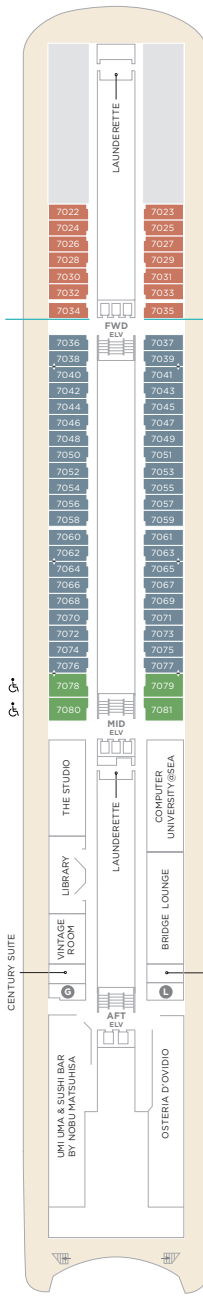

DECK 7

- SUITES & GUEST ROOMS 7001 - 7083
- Redesigned in 2023
- SHUFFLEBOARD

DECK 8

- SUITES & GUEST ROOMS 8001 - 8087
- Redesigned in 2023
- LAUNDERETTE
- TABLE TENNIS

DECK 5

DECK 6

DECK 7

DECK 8

- ACCESSIBLE SUITES
- CONNECTING SUITES

SUITES & GUEST ROOMS BEYOND THE FORWARD ELEVATORS ARE SUBJECT TO ALTERNATIVE PRICING.

DECK 9

- SUITES & GUEST ROOMS 9001 - 9019 AND 9060 - 9077
- Redesigned in 2023
- GUEST ROOMS 9020 - 9059
- Redesigned in 2017 and 2023
- LAUNDERETTE

DECK 6

- APROPOS
- ATRIUM
- AVENUE SALOON
- CRYSTAL COLLECTION
- CRYSTAL IMAGES
- CONNOISSEUR CLUB
- FACETS
- GALAXY LOUNGE
- GOLF DRIVING NETS & PUTTING GREEN
- HOLLYWOOD THEATRE
- PULSE NIGHT CLUB
- STARDUST CLUB
- TABLE TENNIS
- THE BISTRO

DECK 8

- SUITES & GUEST ROOMS 8001 - 8079
- Redesigned in 2023
- LAUNDERETTE
- SHUFFLEBOARD

DECK 9

- SUITES & GUEST ROOMS 9001 - 9081
- Redesigned in 2023
- LAUNDERETTE

DECK 5

DECK 6

DECK 7

DECK 8