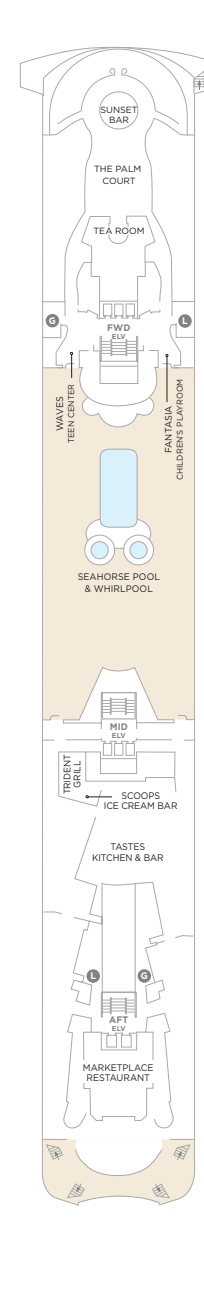

CRYSTAL SERENITY

DECK 5

- CONCIERGE
- CRYSTAL COVE
- CRYSTAL PLAZA
- RECEPTION
- FUTURE SALES CONSULTANT
- MEDICAL CENTER
- SHORE EXCURSIONS
- WATERSIDE RESTAURANT

DECK 6

- APROPOS
- ATRIUM
- AVENUE SALOON
- CRYSTAL COLLECTION
- CRYSTAL IMAGES
- CONNOISSEUR CLUB
- FACETS
- GALAXY LOUNGE
- GOLF DRIVING NETS & PUTTING GREEN
- HOLLYWOOD THEATRE
- PULSE NIGHT CLUB
- STARDUST CLUB
- TABLE TENNIS
- THE BISTRO

DECK 7

- GUEST ROOMS 7022 - 7081
- Redesigned in 2023
- UMI UMA BY NOBU MATSUHISA RESTAURANT AND SUSHI BAR
- BRIDGE LOUNGE
- THE VINTAGE ROOM
- LIBRARY
- OSTERIA D'OVIDIO
- COMPUTER UNIVERSITY@SEA
- THE STUDIO
- LAUNDERETTE

DECK 8

- SUITES & GUEST ROOMS 8001 - 8079
- Redesigned in 2023
- LAUNDERETTE
- SHUFFLEBOARD

DECK 9

- SUITES & GUEST ROOMS 9001 - 9081
- Redesigned in 2023
- LAUNDERETTE

DECK 12

SUITES & GUEST ROOMS

- CRYSTAL PENTHOUSE SUITE
- JUNIOR CRYSTAL PENTHOUSE SUITE
- SAPPHIRE VERANDA SUITE
- AQUAMARINE VERANDA SUITE
- DOUBLE GUEST ROOM WITH VERANDA
- DOUBLE GUEST ROOM, OCEAN VIEW
- SINGLE GUEST ROOM, OCEAN VIEW

- ACCESSIBLE SUITES
- CONNECTING SUITES

SUITES & GUEST ROOMS BEYOND THE FORWARD ELEVATORS ARE SUBJECT TO ALTERNATIVE PRICING.

- DECK 10
- SUITES 10001 - 10125
- Redesigned in 2023, 2018, and Classic
- LAUNDERETTE

- DECK 11
- SUITES 11000 - 11062
- Redesigned in 2018, and Classic
- LAUNDERETTE

- DECK 12
- MARKETPLACE RESTAURANT
- PALM COURT
- SCOOPS ICE CREAM BAR
- SEAHORSE POOL & WHIRLPOOL
- SUNSET BAR
- TASTES KITCHEN & BAR
- TRIDENT GRILL
- WAVES TEEN CENTER
- FANTASIA CHILDREN'S PLAYROOM

- DECK 13
- FITNESS CENTER
- AURORA SPA
- FORWARD OBSERVATION DECK
- WIMBLEDON COURT PADDLE TENNIS AND PICKLE BALL