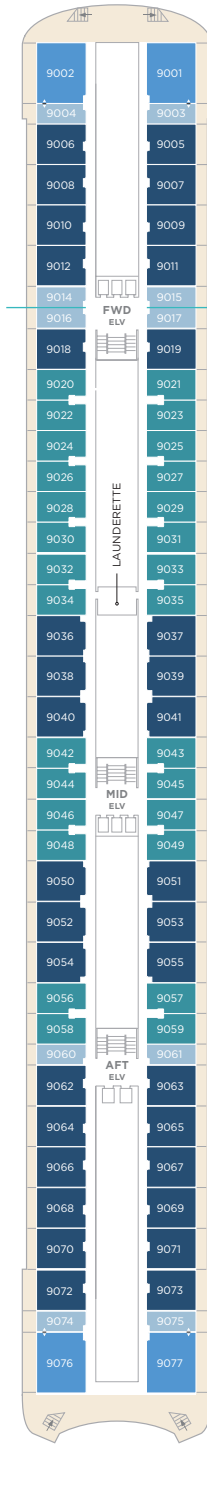

CRYSTAL SYMPHONY

DECK 5

- SUITES & GUEST ROOMS 5001 - 5023
- Redesigned in 2023
- CONCIERGE
- CRYSTAL COVE
- CRYSTAL PLAZA
- RECEPTION
- FUTURE SALES CONSULTANT
- MEDICAL CENTER
- SHORE EXCURSIONS
- WATERSIDE RESTAURANT

DECK 6

- APROPOS
- ATRIUM
- AVENUE SALOON
- BRIDGE LOUNGE
- CRYSTAL COLLECTION
- CRYSTAL IMAGES
- COMPUTER UNIVERSITY@SEA
- CONNOISSEUR CLUB
- FACETS
- GALAXY LOUNGE
- HOLLYWOOD THEATRE
- LIBRARY
- JADE NIGHT CLUB
- OSTERIA D'OVIDIO
- STARLITE CLUB
- THE BISTRO
- THE STUDIO
- UMI UMA & SUSHI BAR BY NOBU MATSUHISA
- THE VINTAGE ROOM

DECK 7

- SUITES & GUEST ROOMS 7001 - 7083
- Redesigned in 2023
- SHUFFLEBOARD

DECK 8

- SUITES & GUEST ROOMS 8001 - 8087
- Redesigned in 2023
- LAUNDERETTE
- TABLE TENNIS

DECK 5

DECK 6

DECK 7

DECK 8

- ACCESSIBLE SUITES
- CONNECTING SUITES

SUITES & GUEST ROOMS BEYOND THE FORWARD ELEVATORS ARE SUBJECT TO ALTERNATIVE PRICING.

DECK 9

- SUITES & GUEST ROOMS 9001 - 9019 AND 9060 - 9077
- Redesigned in 2023
- GUEST ROOMS 9020 - 9059
- Redesigned in 2017 and 2023
- LAUNDERETTE