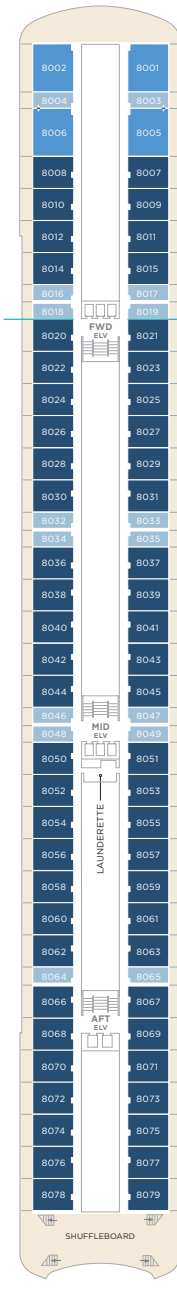

DECK 7

- SUITES & GUEST ROOMS 7001 - 7083
- Redesigned in 2023
- SHUFFLEBOARD

DECK 8

- SUITES & GUEST ROOMS 8001 - 8087
- Redesigned in 2023
- LAUNDERETTE
- TABLE TENNIS

DECK 5

DECK 6

DECK 7

DECK 8

- ACCESSIBLE SUITES
- CONNECTING SUITES

SUITES & GUEST ROOMS BEYOND THE FORWARD ELEVATORS ARE SUBJECT TO ALTERNATIVE PRICING.

DECK 9

- SUITES & GUEST ROOMS 9001 - 9019 AND 9060 - 9077
- Redesigned in 2023
- GUEST ROOMS 9020 - 9059
- Redesigned in 2017 and 2023
- LAUNDERETTE

DECK 6

- APROPOS
- ATRIUM
- AVENUE SALOON
- CRYSTAL COLLECTION
- CRYSTAL IMAGES
- CONNOISSEUR CLUB
- FACETS
- GALAXY LOUNGE
- GOLF DRIVING NETS & PUTTING GREEN
- HOLLYWOOD THEATRE
- PULSE NIGHT CLUB
- STARDUST CLUB
- TABLE TENNIS
- THE BISTRO

DECK 8

- SUITES & GUEST ROOMS 8001 - 8079
- Redesigned in 2023
- LAUNDERETTE
- SHUFFLEBOARD

DECK 9

- SUITES & GUEST ROOMS 9001 - 9081
- Redesigned in 2023
- LAUNDERETTE

DECK 5

DECK 6

DECK 7

DECK 8