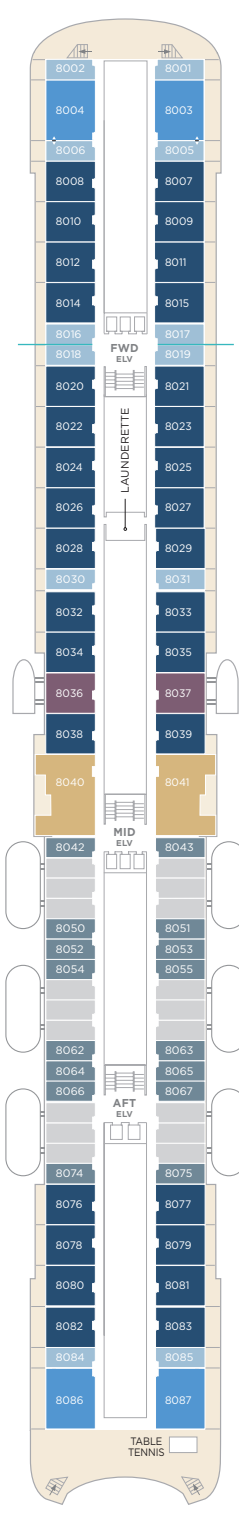

CRYSTAL SYMPHONY

DECK 5

- SUITES & GUEST ROOMS 5001 - 5023
- Redesigned in 2023
- CONCIERGE
- CRYSTAL COVE
- CRYSTAL PLAZA
- RECEPTION
- FUTURE SALES CONSULTANT
- MEDICAL CENTER
- SHORE EXCURSIONS
- WATERSIDE RESTAURANT

DECK 6

- APROPOS
- ATRIUM
- AVENUE SALOON
- BRIDGE LOUNGE
- CRYSTAL COLLECTION
- CRYSTAL IMAGES
- COMPUTER UNIVERSITY@SEA
- CONNOISSEUR CLUB
- FACETS
- GALAXY LOUNGE
- HOLLYWOOD THEATRE
- LIBRARY
- JADE NIGHT CLUB
- OSTERIA D'OVIDIO
- STARLITE CLUB
- THE BISTRO
- THE STUDIO
- UMI UMA & SUSHI BAR BY NOBU MATSUHISA
- THE VINTAGE ROOM

DECK 7

- SUITES & GUEST ROOMS 7001 - 7083
- Redesigned in 2023
- SHUFFLEBOARD

DECK 8

- SUITES & GUEST ROOMS 8001 - 8087
- Redesigned in 2023
- LAUNDERETTE
- TABLE TENNIS

DECK 5

DECK 6

DECK 7

DECK 8

- ACCESSIBLE SUITES
- CONNECTING SUITES

SUITES & GUEST ROOMS BEYOND THE FORWARD ELEVATORS ARE SUBJECT TO ALTERNATIVE PRICING.

DECK 9

- SUITES & GUEST ROOMS 9001 - 9019 AND 9060 - 9077
- Redesigned in 2023
- GUEST ROOMS 9020 - 9059
- Redesigned in 2017 and 2023
- LAUNDERETTE