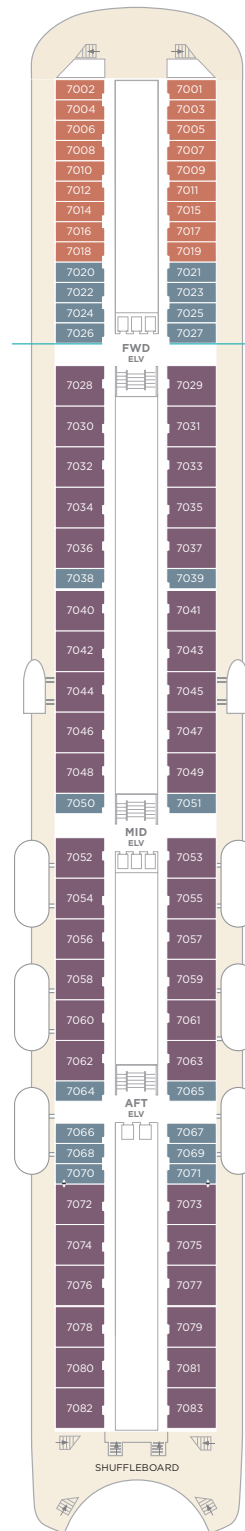

CRYSTAL SYMPHONY

DECK 5

- SUITES & GUEST ROOMS 5001 - 5023
- Redesigned in 2023
- CONCIERGE
- CRYSTAL COVE
- CRYSTAL PLAZA
- RECEPTION
- FUTURE SALES CONSULTANT
- MEDICAL CENTER
- SHORE EXCURSIONS
- WATERSIDE RESTAURANT

DECK 6

- APROPOS
- ATRIUM
- AVENUE SALOON
- BRIDGE LOUNGE
- CRYSTAL COLLECTION
- CRYSTAL IMAGES
- COMPUTER UNIVERSITY@SEA
- CONNOISSEUR CLUB
- FACETS
- GALAXY LOUNGE
- HOLLYWOOD THEATRE
- LIBRARY
- JADE NIGHT CLUB
- OSTERIA D'OVIDIO
- STARLITE CLUB
- THE BISTRO
- THE STUDIO
- UMI UMA & SUSHI BAR BY NOBU MATSUHISA
- THE VINTAGE ROOM

DECK 7

- SUITES & GUEST ROOMS 7001 - 7083
- Redesigned in 2023
- SHUFFLEBOARD

DECK 8

- SUITES & GUEST ROOMS 8001 - 8087
- Redesigned in 2023
- LAUNDERETTE
- TABLE TENNIS

DECK 5

DECK 6

DECK 7

DECK 8

- ACCESSIBLE SUITES
- CONNECTING SUITES

SUITES & GUEST ROOMS BEYOND THE FORWARD ELEVATORS ARE SUBJECT TO ALTERNATIVE PRICING.

DECK 9

- SUITES & GUEST ROOMS 9001 - 9019 AND 9060 - 9077
- Redesigned in 2023
- GUEST ROOMS 9020 - 9059
- Redesigned in 2017 and 2023
- LAUNDERETTE