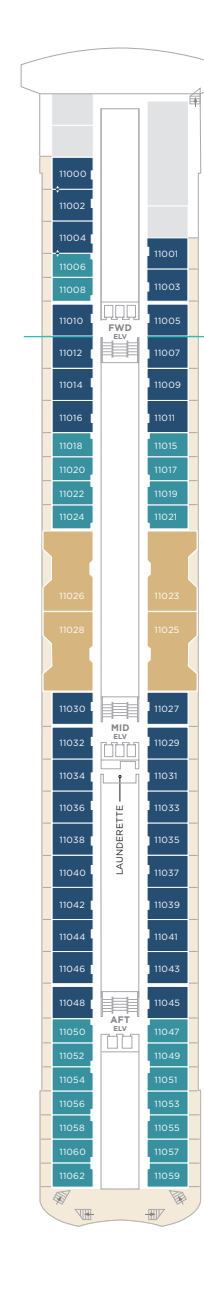

CRYSTAL SERENITY

DECK 5

- CONCIERGE
- CRYSTAL COVE
- CRYSTAL PLAZA
- RECEPTION
- FUTURE SALES CONSULTANT
- MEDICAL CENTER
- SHORE EXCURSIONS
- WATERSIDE RESTAURANT

DECK 6

- APROPOS
- ATRIUM
- AVENUE SALOON
- CRYSTAL COLLECTION
- CRYSTAL IMAGES
- CONNOISSEUR CLUB
- FACETS
- GALAXY LOUNGE
- GOLF DRIVING NETS & PUTTING GREEN
- HOLLYWOOD THEATRE
- PULSE NIGHT CLUB
- STARDUST CLUB
- TABLE TENNIS
- THE BISTRO

DECK 7

- GUEST ROOMS 7022 - 7081
- Redesigned in 2023
- UMI UMA BY NOBU MATSUHISA RESTAURANT AND SUSHI BAR
- BRIDGE LOUNGE
- THE VINTAGE ROOM
- LIBRARY
- OSTERIA D'OVIDIO
- COMPUTER UNIVERSITY@SEA
- THE STUDIO
- LAUNDERETTE

DECK 8

- SUITES & GUEST ROOMS 8001 - 8079
- Redesigned in 2023
- LAUNDERETTE
- SHUFFLEBOARD

DECK 9

- SUITES & GUEST ROOMS 9001 - 9081
- Redesigned in 2023
- LAUNDERETTE

DECK 11

SUITES & GUEST ROOMS

- CRYSTAL PENTHOUSE SUITE
- JUNIOR CRYSTAL PENTHOUSE SUITE
- SAPPHIRE VERANDA SUITE
- AQUAMARINE VERANDA SUITE
- DOUBLE GUEST ROOM WITH VERANDA
- DOUBLE GUEST ROOM, OCEAN VIEW
- SINGLE GUEST ROOM, OCEAN VIEW

- ACCESSIBLE SUITES
- CONNECTING SUITES

SUITES & GUEST ROOMS BEYOND THE FORWARD ELEVATORS ARE SUBJECT TO ALTERNATIVE PRICING.

- DECK 10
- SUITES 10001 - 10125
- Redesigned in 2023, 2018, and Classic
- LAUNDERETTE

- DECK 11
- SUITES 11000 - 11062
- Redesigned in 2018, and Classic
- LAUNDERETTE

- DECK 12
- MARKETPLACE RESTAURANT
- PALM COURT
- SCOOPS ICE CREAM BAR
- SEAHORSE POOL & WHIRLPOOL
- SUNSET BAR
- TASTES KITCHEN & BAR
- TRIDENT GRILL
- WAVES TEEN CENTER
- FANTASIA CHILDREN'S PLAYROOM

- DECK 13
- FITNESS CENTER
- AURORA SPA
- FORWARD OBSERVATION DECK
- WIMBLEDON COURT PADDLE TENNIS AND PICKLE BALL